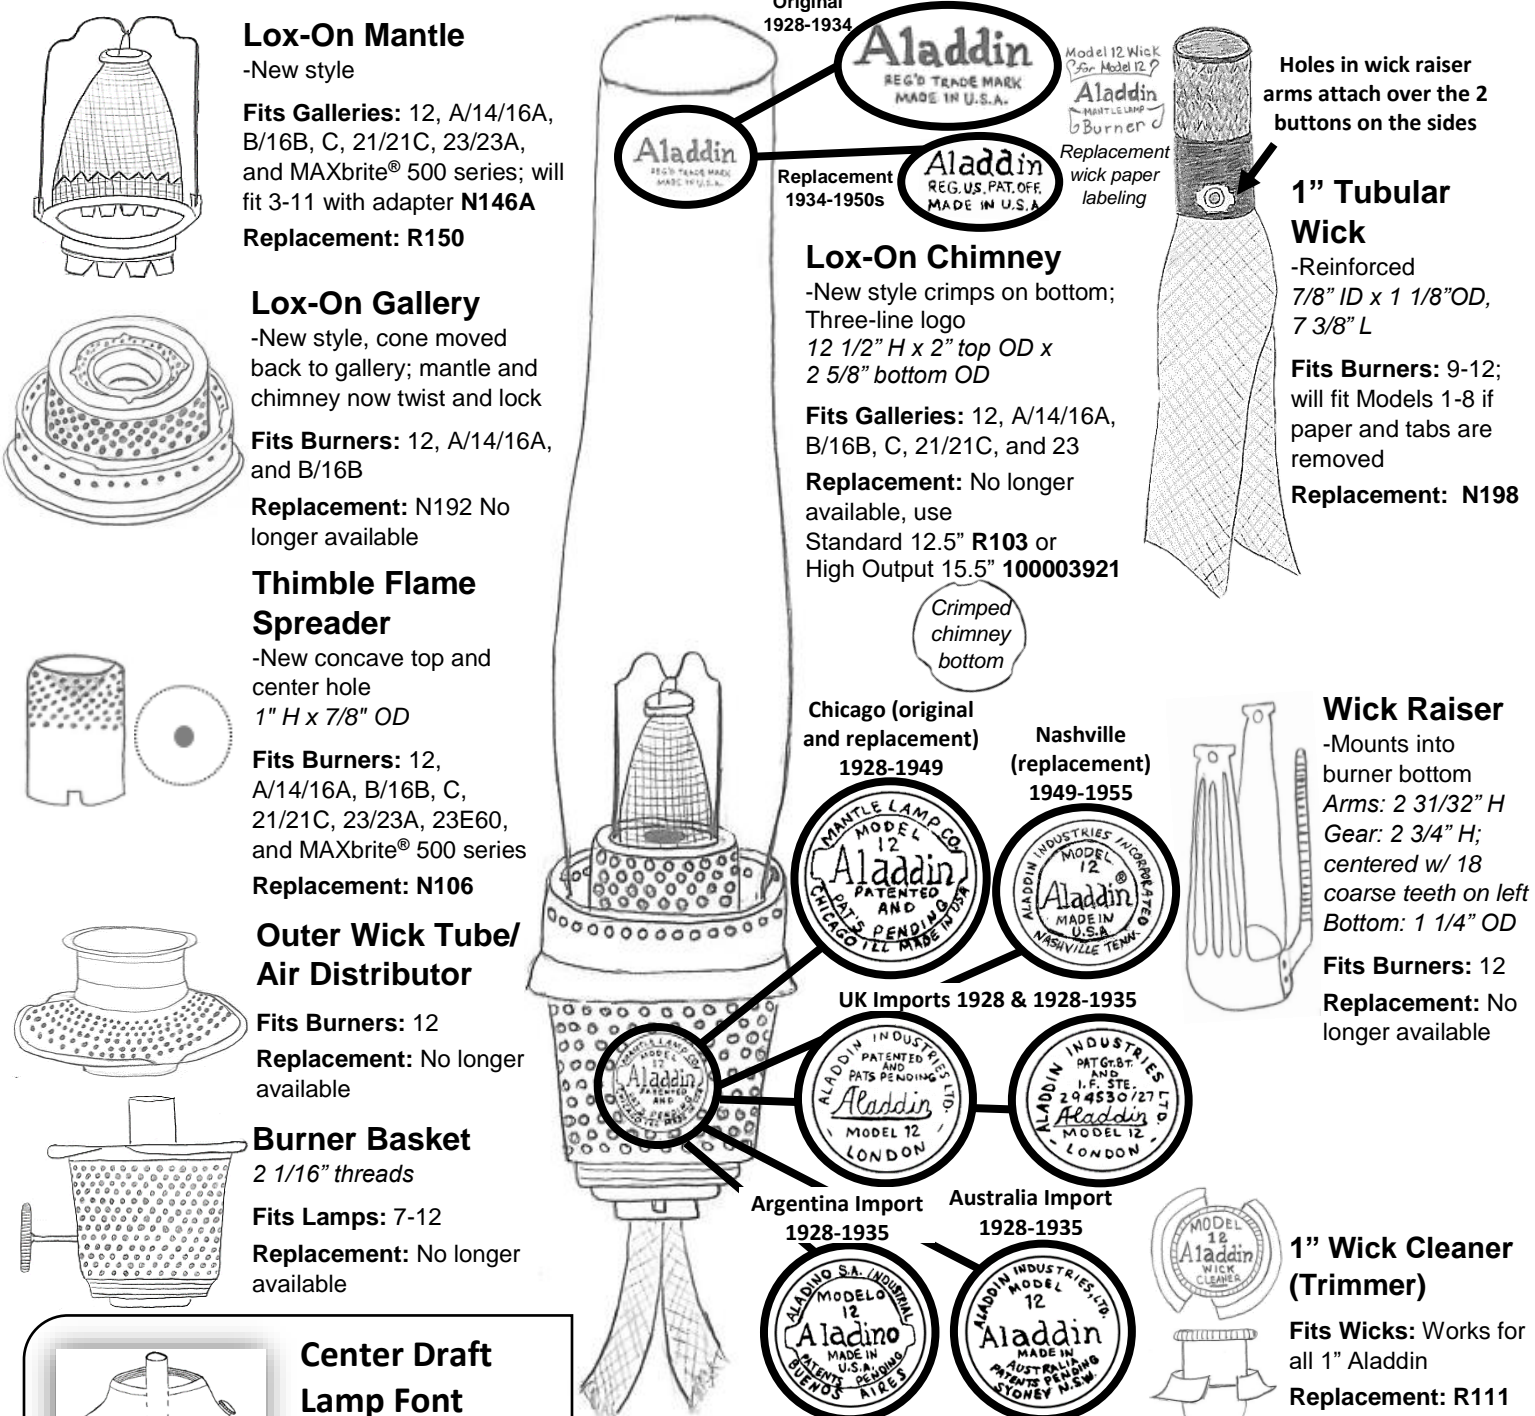

Center Draft Kerosene Mantle Lamp—Exploded Parts Diagram

Lox-On Mantle

-New style

Fits Galleries: 12, A/14/16A, B/16B, C, 21/21C, 23/23A, and MAXbrite® 500 series; will fit 3-11 with adapter **N146A**

Replacement: R150

Lox-On Gallery

-New style, cone moved back to gallery; mantle and chimney now twist and lock

Fits Burners: 12, A/14/16A, and B/16B

Replacement: N192 No longer available

Thimble Flame Spreader

-New concave top and center hole
1" H x 7/8" OD