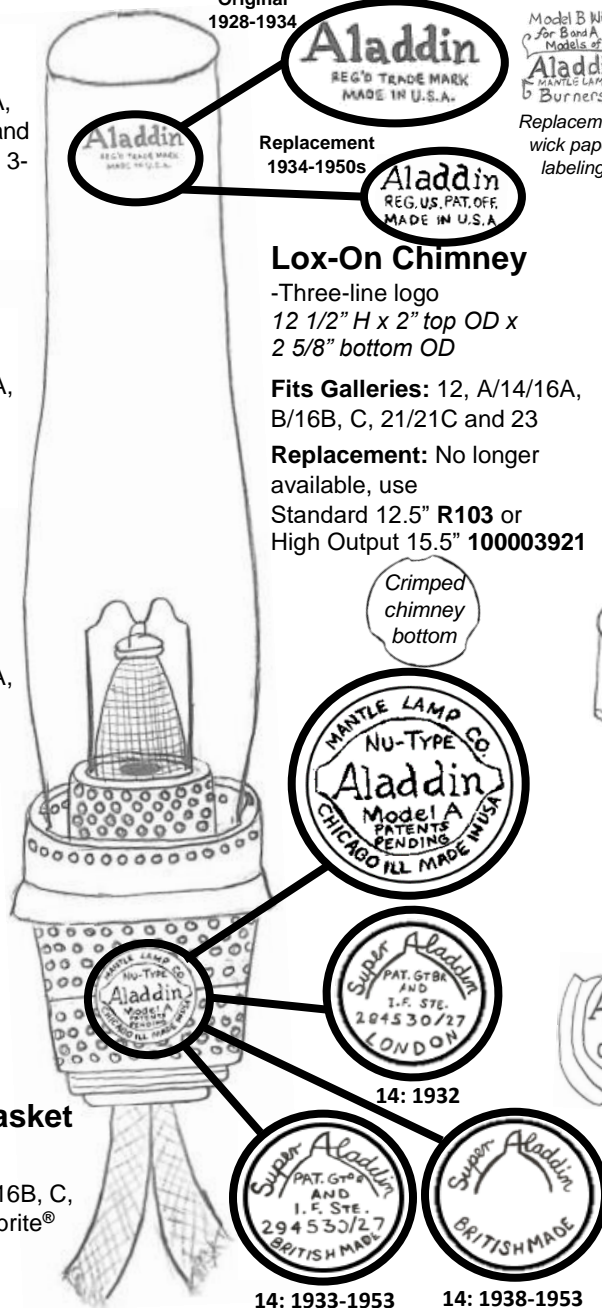

Original
1928-1934

Replacement
1934-1950s

Model B Wick
for Burner
Models of
Aladdin
Mantle Lamp
Burners

Replacement
wick paper
labeling

Lox-On Chimney

-Three-line logo
12 1/2" H x 2" top OD x
2 5/8" bottom OD

Fits Galleries: 12, A/14/16A, B/16B, C, 21/21C and 23

Replacement: No longer available, use Standard 12.5" R103 or High Output 15.5" 100003921

Crimped
chimney
bottom