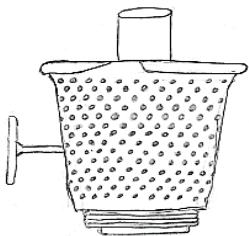

Center Draft Kerosene Mantle Lamp—Exploded Parts Diagram

Kone Kap Mantle
-Contains burner cone
Fits Galleries: 3-11
Replacement: N146 No longer available; use R150 mantle with adapter N146A

Heel-less Gallery
Fits Burners: 7-11
Replacement: No longer available

Thimble Generator (Flame Spreader)
-With baffle
1 1/2" H x 7/8" OD
Fits Burners: 7-11
Replacement: No longer available

Outer Wick Tube/Air Distributor
-5 rows of holes; slightly shorter than the 9/11 and top flange is 1-piece instead of 2
Fits Burners: 7-11
Replacement: No longer available

Burner Basket
2 1/16" threads
Fits Lamps: 7-12
Replacement: No longer available

Center Draft Lamp Font
Air enters the lamp via holes in the lamp foot and then travels up the inner tube that extends through the font bowl to become part of the burner.

Heel-less Ball-Style Chimney
-Crest logo
12 1/2" H x 2" top OD x 2 5/8" bottom OD
Fits Galleries: 1-11
Replacement: No longer available; use Standard 12.5" 100004908 or High Output 15.5" 100006743
Note: base diameter may be slightly larger than original - if gallery tabs can't be widened, the fit may be too tight or may not fit at all