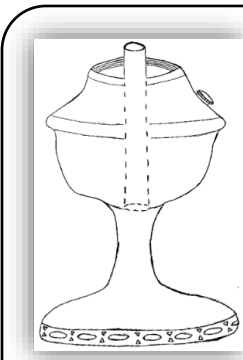

Center Draft Kerosene Mantle Lamp—Exploded Parts Diagram

Kone Kap Mantle
-Contains burner cone
Fits Galleries: 3-11
Replacement: N146 No longer available; use R150 mantle with adapter N146A

Heel-less Gallery
Fits Burners: 7-11
Replacement: No longer available

Thimble Generator (Flame Spreader)
-With baffle
1 1/2" H x 7/8" OD
Fits Burners: 7-11
Replacement: No longer available

Outer Wick Tube/Air Distributor
-5 rows of holes; slightly shorter than the 9/11 and top flange is 1-piece instead of 2
Fits Burners: 7-11
Replacement: No longer available

Burner Basket
2 1/16" threads
Fits Lamps: 7-12
Replacement: No longer available

Center Draft Lamp Font
Air enters the lamp via holes in the lamp foot and then travels up the inner tube that extends through the font bowl to become part of the burner.

Heel-less Ball-Style Chimney
-Crest logo
12 1/2" H x 2" top OD x 2 5/8" bottom OD
Fits Galleries: 1-11
Replacement: No longer available; use Standard 12.5" 100004908 or High Output 15.5" 100006743
Note: base diameter may be slightly larger than original - if gallery tabs can't be widened, the fit may be too tight or may not fit at all