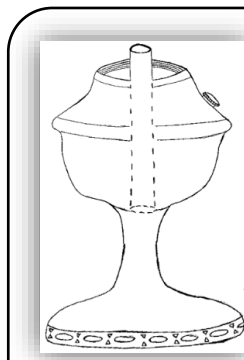

Center Draft Kerosene Mantle Lamp—Exploded Parts Diagram

Kone Kap Mantle

-Contains burner cone

Fits Galleries: 3-11

Replacement: N146 No longer available; use **R150** mantle with adapter **N146A**

Heel-less Gallery

Fits Burners: 7-11

Replacement: No longer available

Thimble Generator (Flame Spreader)

-With baffle
1 1/2" H x 7/8" OD

Fits Burners: 7-11

Replacement: No longer available

Outer Wick Tube/Air Distributor

-New removable one-piece outer wick tube with distributor; 6 rows of holes

Fits Burners: 7-11

Replacement: No longer available

Burner Basket

-Now includes part of inner wick tube
2 1/16" threads

Fits Lamps: 7-12

Replacement: No longer available

Center Draft Lamp Font

Air enters the lamp via holes in the lamp foot and then travels up the inner tube that extends through the font bowl to become part of the burner.

Heel-less Ball-Style Chimney

-Crest logo
12 1/2" H x 2" top OD x 2 5/8" bottom OD

Fits Galleries: 1-11

Replacement: No longer available; use Standard 12.5" **100004908** or High Output 15.5" **100006743**
Note: base diameter may be slightly larger than original - if gallery tabs can't be widened, the fit may be too tight or may not fit at all