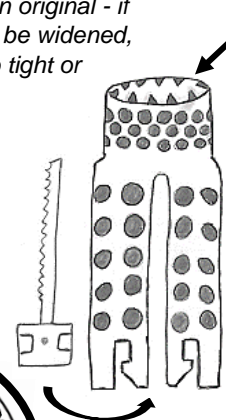

Wick carrier teeth holds wick in place

Wick Carrier/Raiser

-Two-piece; carrier mounts from top of burner, rack mounts into bottom
3" L x 1 3/16" OD, 2 1/2" gear w/ fine teeth on left

Fits Burners: 7

Replacement: No longer available

1" Wick Cleaner (Trimmer)

Fits Wicks: Works for all 1" Aladdin
Replacement: R111

Crownplace Brands

13110 Emerson Rd
Apple Creek, OH 44606
Phone: (888) 332-5534
Fax: (815) 572-8518
Website: www.aladdinlamps.com
Email: info@crownplacebrands.com

Simply Brilliant™

"Light where you want it –
When you want it –
Without the need for electricity."

That's the magic of Aladdin!