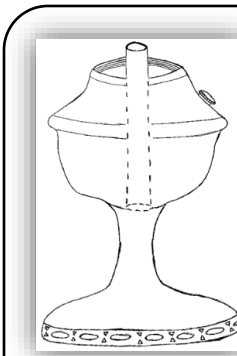

Center Draft Kerosene Mantle Lamp—Exploded Parts Diagram

Kone Kap Mantle

-Contains burner cone

Fits Galleries: 3-11

Replacement: N146 No longer available; use **R150** mantle with adapter **N146A**

Heel-less Gallery

Fits Burners: 7-11

Replacement: No longer available

Thimble Generator (Flame Spreader)

-With baffle
1 1/2" H x 7/8" OD

Fits Burners: 7-11

Replacement: No longer available

Outer Wick Tube/Air Distributor

-6 rows of holes

Fits Burners: 7-11

Replacement: No longer available

Burner Basket

2 1/16" threads

Fits Lamps: 7-12

Replacement: No longer available

Center Draft Lamp Font

Air enters the lamp via holes in the lamp foot and then travels up the inner tube that extends through the font bowl to become part of the burner.

Heel-less Ball-Style Chimney

-Crest logo
12 1/2" H x 2" top OD x 2 5/8" bottom OD

Fits Galleries: 1-11

Replacement: No longer available; use Standard 12.5" **100004908** or High Output 15.5" **100006743**
Note: base diameter may be slightly larger than original - if gallery tabs can't be widened, the fit may be too tight or may not fit at all