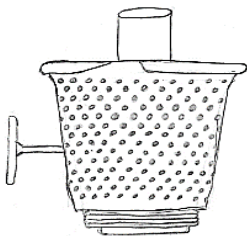

Center Draft Kerosene Mantle Lamp—Exploded Parts Diagram

Kone Kap Mantle

-Contains burner cone

Fits Galleries: 3-11

Replacement: N146 No longer available; use **R150** mantle with adapter **N146A**

Heel-less Gallery

Fits Burners: 7-11

Replacement: No longer available

Thimble Generator (Flame Spreader)

-With baffle
1 1/2" H x 7/8" OD

Fits Burners: 7-11

Replacement: No longer available

Outer Wick Tube/Air Distributor

-6 rows of holes

Fits Burners: 7-11

Replacement: No longer available

Burner Basket

2 1/16" threads

Fits Lamps: 7-12

Replacement: No longer available

Center Draft Lamp Font

Air enters the lamp via holes in the lamp foot and then travels up the inner tube that extends through the font bowl to become part of the burner.

Heel-less Ball-Style Chimney

-Crest logo
12 1/2" H x 2" top OD x 2 5/8" bottom OD

Fits Galleries: 1-11

Replacement: No longer available; use Standard 12.5" **100004908** or High Output 15.5" **100006743**
Note: base diameter may be slightly larger than original - if gallery tabs can't be widened, the fit may be too tight or may not fit at all