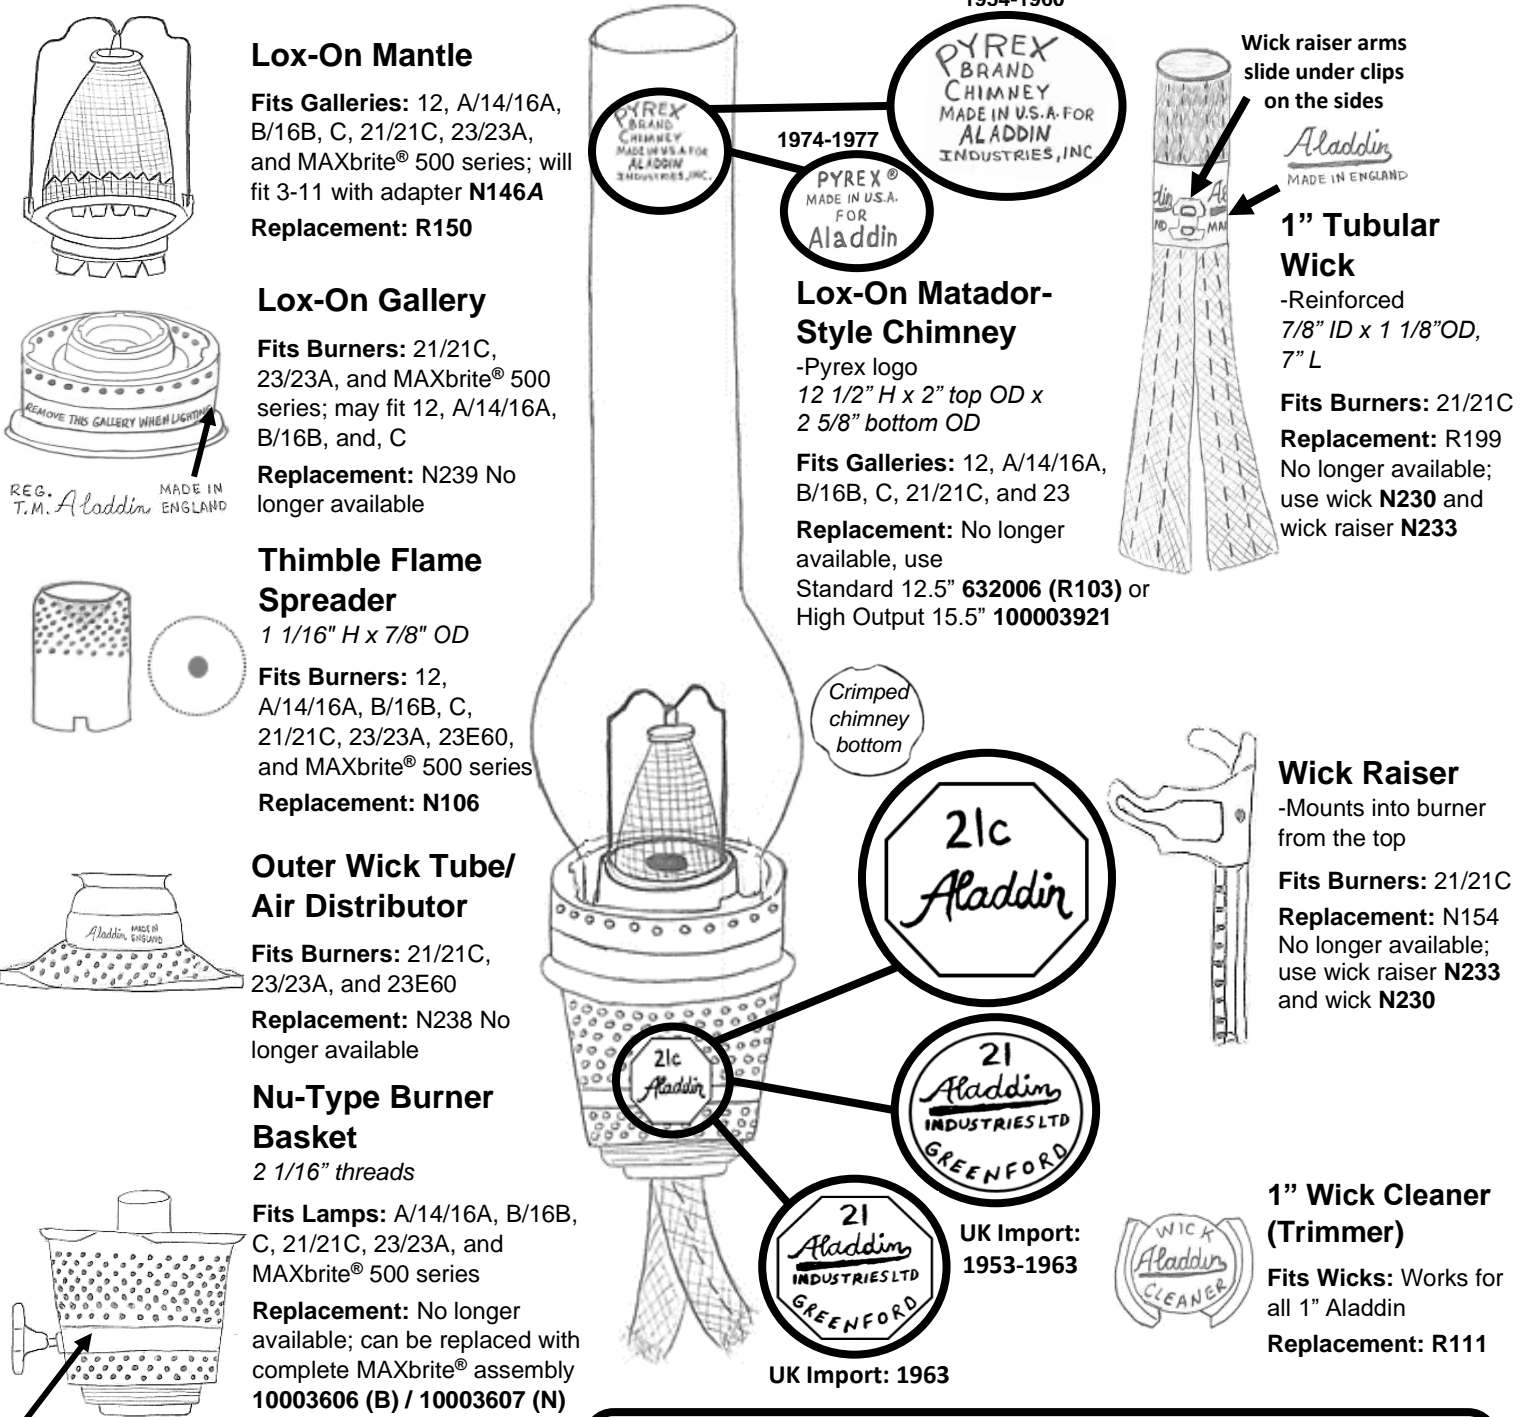

Lighting the World,
Since 1908

21: 1953-1963
21c: May 1963 - Dec 1969

Model 21c / 21 (UK)

Side Draft Kerosene Mantle Lamp—Exploded Parts Diagram

Related Models: 21C/21 (UK)
These models are very similar. Most parts are identical, but some may have some slight variations.